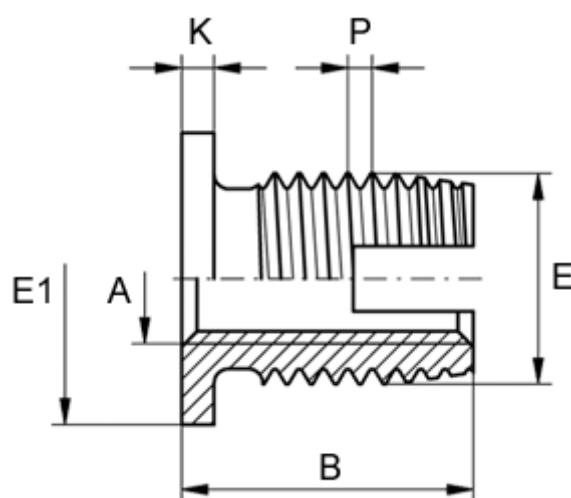

Article number: 12302100060800  
Description: KLEE-coil 302 100 060.800  
M6 Brass

## Measures

Female thread A	= M6
Flange diameter E1	= 13
Flange height	= 1.5
Length B	= 16
Male thread E	= 10.0
Min hole depth blind hole	= 16
Thread pitch P	= 1.50
Type	= 302 100 060 ...